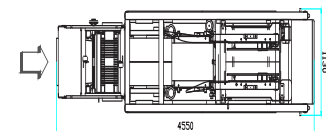

ODYSSEY-11-R Machine height 7'7"