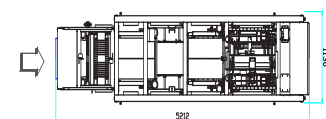

ODYSSEY-11-RS Machine height 7'7"

The description, pictures and information given have an indicative value. We reserve the right to make changes without notice. Information and content is property of Pattyn. For customised executions please contact Pattyn. ODYSSEY 2021 - V01

Turnkey solutions for industrial packaging.