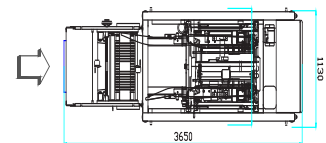

ODYSSEY-11-E Machine height 7'7"