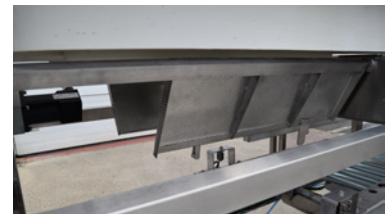

Servo-driven bomb doors