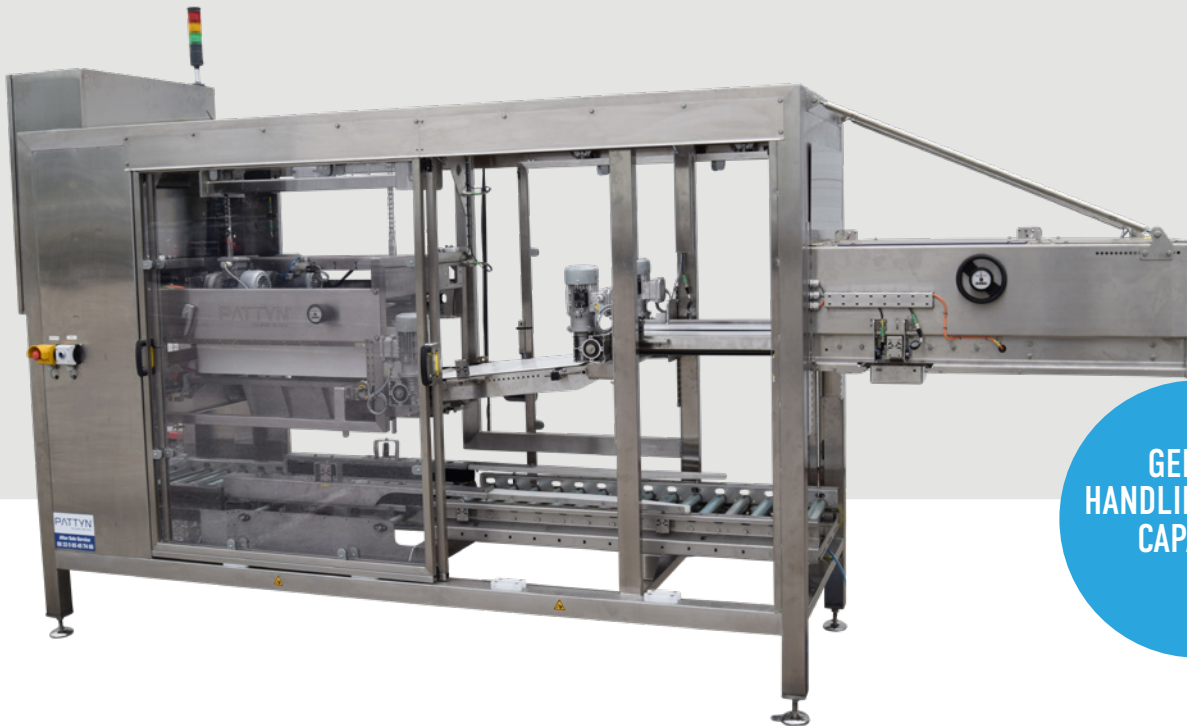

## CASE PACKER Odyssey-11

The Odyssey packer makes it possible to drop bags into a box or cardboard tray. A reliable, robust and high speed solution developed for the needs of the bakery industry.

GENTLE  
HANDLING & HIGH  
CAPACITY

### Protect your products

- Optimize the dropping height to each container.
- **Automatic adjustments.**
- **Gentle handling & high capacity.**